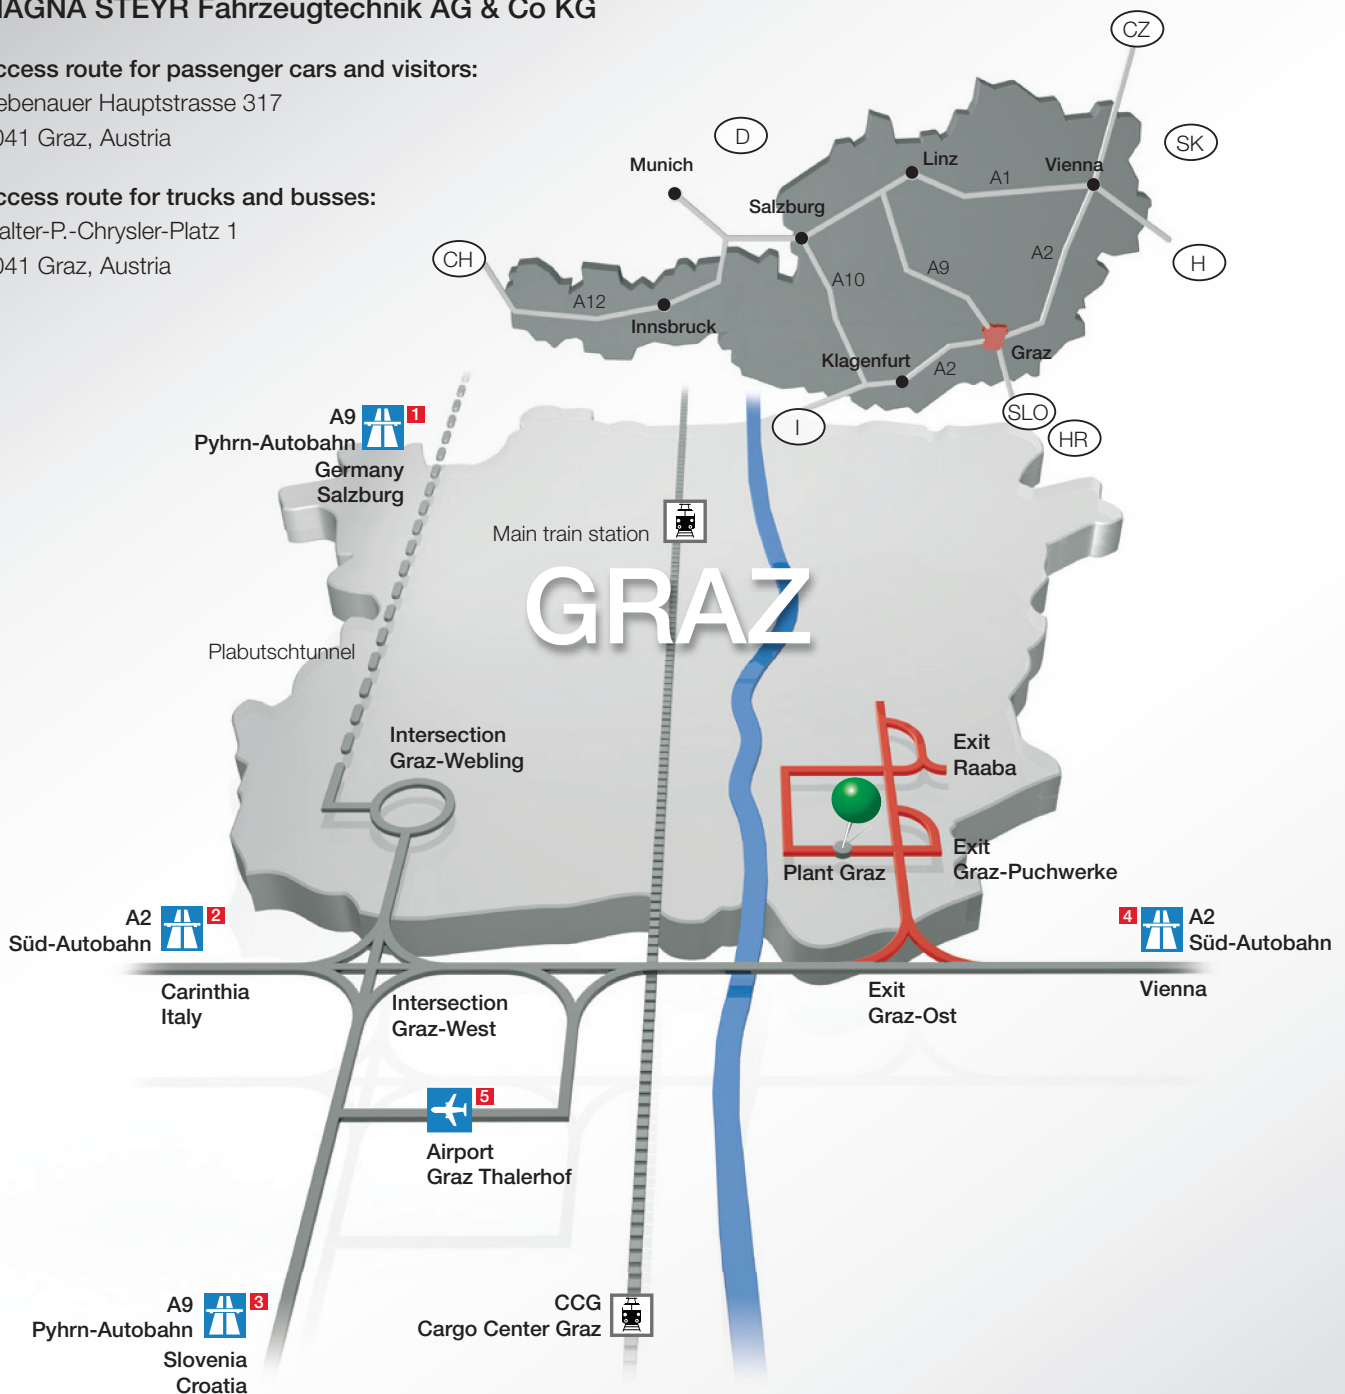

Map and directions

MAGNA STEYR Fahrzeugtechnik AG & Co KG

Access route for passenger cars and visitors:

Liebenauer Hauptstrasse 317
8041 Graz, Austria

Access route for trucks and busses:

Walter-P.-Chrysler-Platz 1
8041 Graz, Austria

Directions for MAGNA STEYR Fahrzeugtechnik, Plant Graz

1 By CAR from Salzburg, Germany

A9 Pyhrn-Autobahn in the direction of Graz/Slovenia,
Intersection Graz-West: A2 Süd-Autobahn in the
direction of Vienna, Exit Graz-Ost

For trucks and busses: Exit Graz-Puchwerk

For passenger cars and visitors: Exit Raaba,
turn right towards Liebenau, turn left towards Thondorf

2 By CAR from Carinthia, Italy

A2 Süd-Autobahn in the direction of Vienna, Exit Graz-Ost

For trucks and busses: Exit Graz-Puchwerk

For passenger cars and visitors: Exit Raaba,
turn right towards Liebenau, turn left towards Thondorf

3 By CAR from Slovenia, Croatia

A9 Pyhrn-Autobahn in the direction of Graz/Slovenia,
Intersection Graz-West: A2 Süd-Autobahn in the
direction of Vienna, Exit Graz-Ost

For trucks and busses: Exit Graz-Puchwerk

For passenger cars and visitors: Exit Raaba,
turn right towards Liebenau, turn left towards Thondorf

4 By CAR from Vienna, Hungary

A2 Süd-Autobahn in the direction of Graz, Exit Graz-Ost

For trucks and busses: Exit Graz-Puchwerk

For passenger cars and visitors: Exit Raaba,
turn right towards Liebenau, turn left towards Thondorf

5 By PLANE

From the Airport Graz Thalerhof to
Graz by car (approx. 7 km)

Direct approach to the A2 Süd-Autobahn
in the direction of Vienna, Exit Graz-Ost

For trucks and busses:

Exit Graz-Puchwerk

For passenger cars and visitors:

Exit Raaba, turn right towards Liebenau,
turn left towards Thondorf